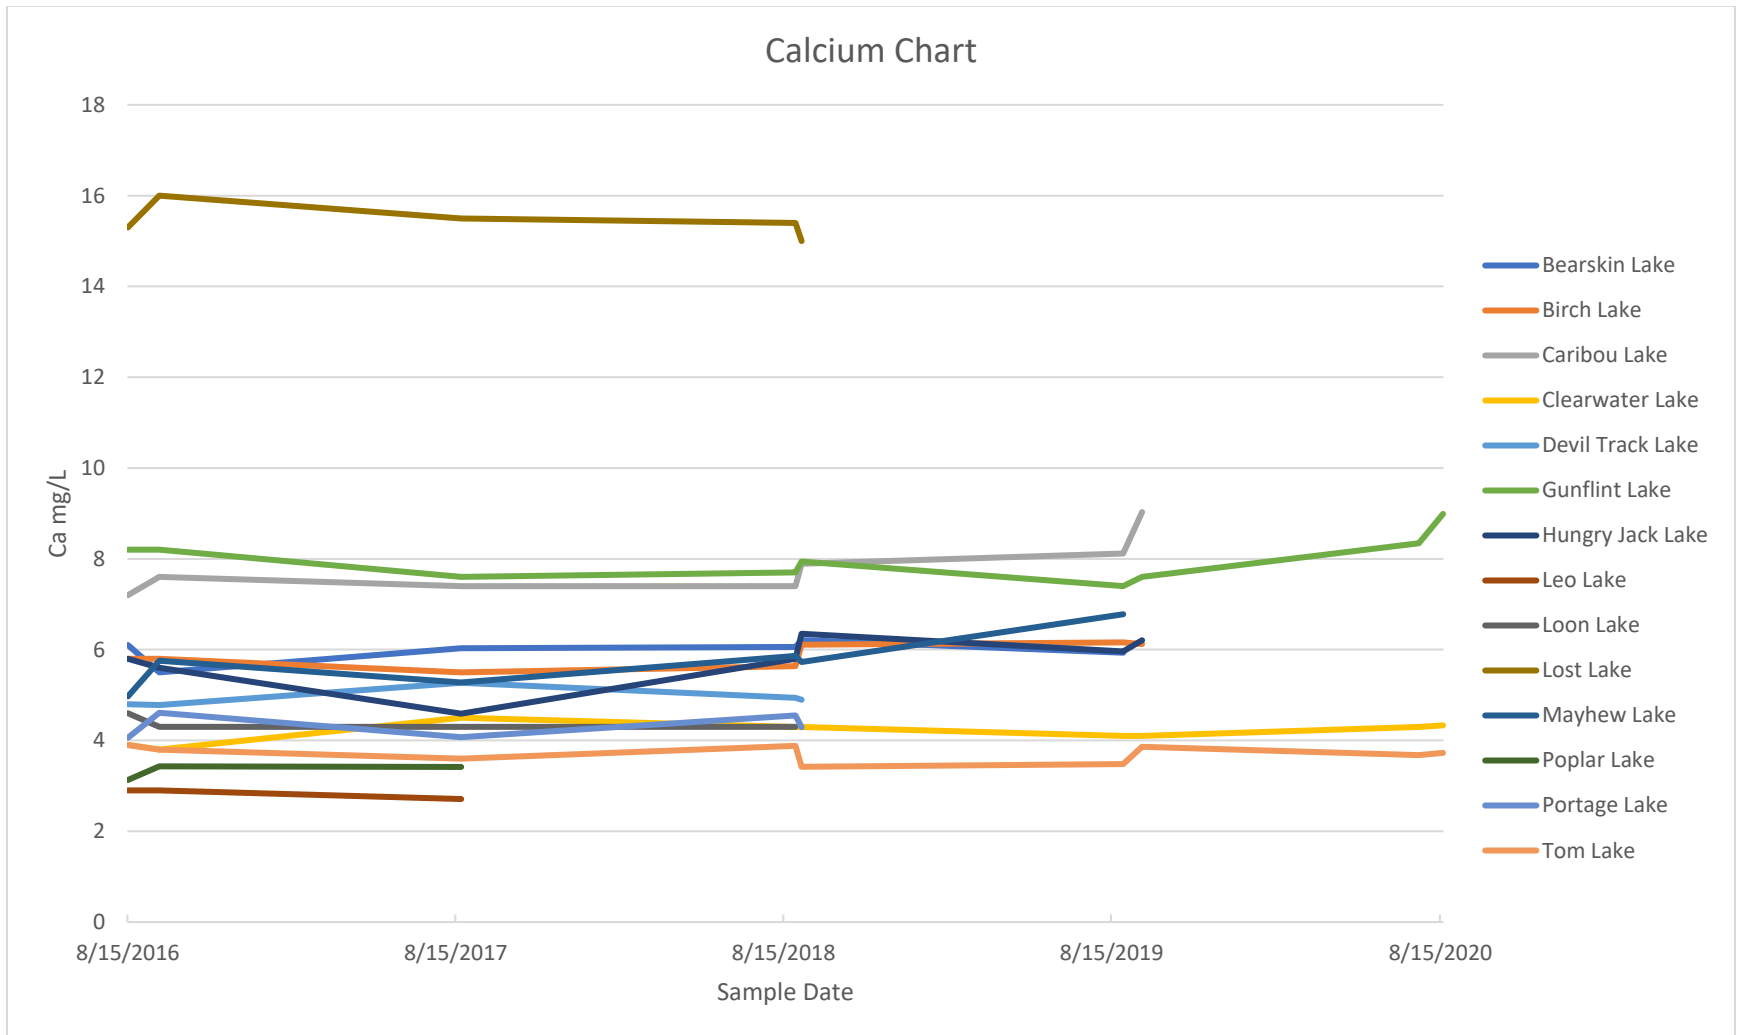

# Cook County Water Quality Calcium Data

Cook County Water Quality Calcium Data

Lake Name	Sample Date	Calcium mg/L
Aspen Lake	7/19/2016	5.1

Lake Name	Sample Date	Calcium mg/L
Birch Lake	7/19/2016	5.8
	8/16/2016	5.8
	8/22/2017	5.5
	8/27/2019	5.64
	8/27/2019	6.11
	7/22/2020	6.16
	8/18/2020	6.12

Lake Name	Sample Date	Calcium mg/L
Cascade Lake	8/18/2014	2.5

Lake Name	Sample Date	Calcium mg/L
Clearwater Lake	8/19/2014	3.9
	9/16/2014	3.8
	7/19/2016	4.5
	8/16/2016	4.3
	8/22/2017	4.3
	8/22/2018	4.1
	8/28/2018	4.1
	9/18/2018	4.3
	8/20/2019	4.33
	9/20/2019	4.78
	7/21/2020	4.74
	8/18/2020	4.73