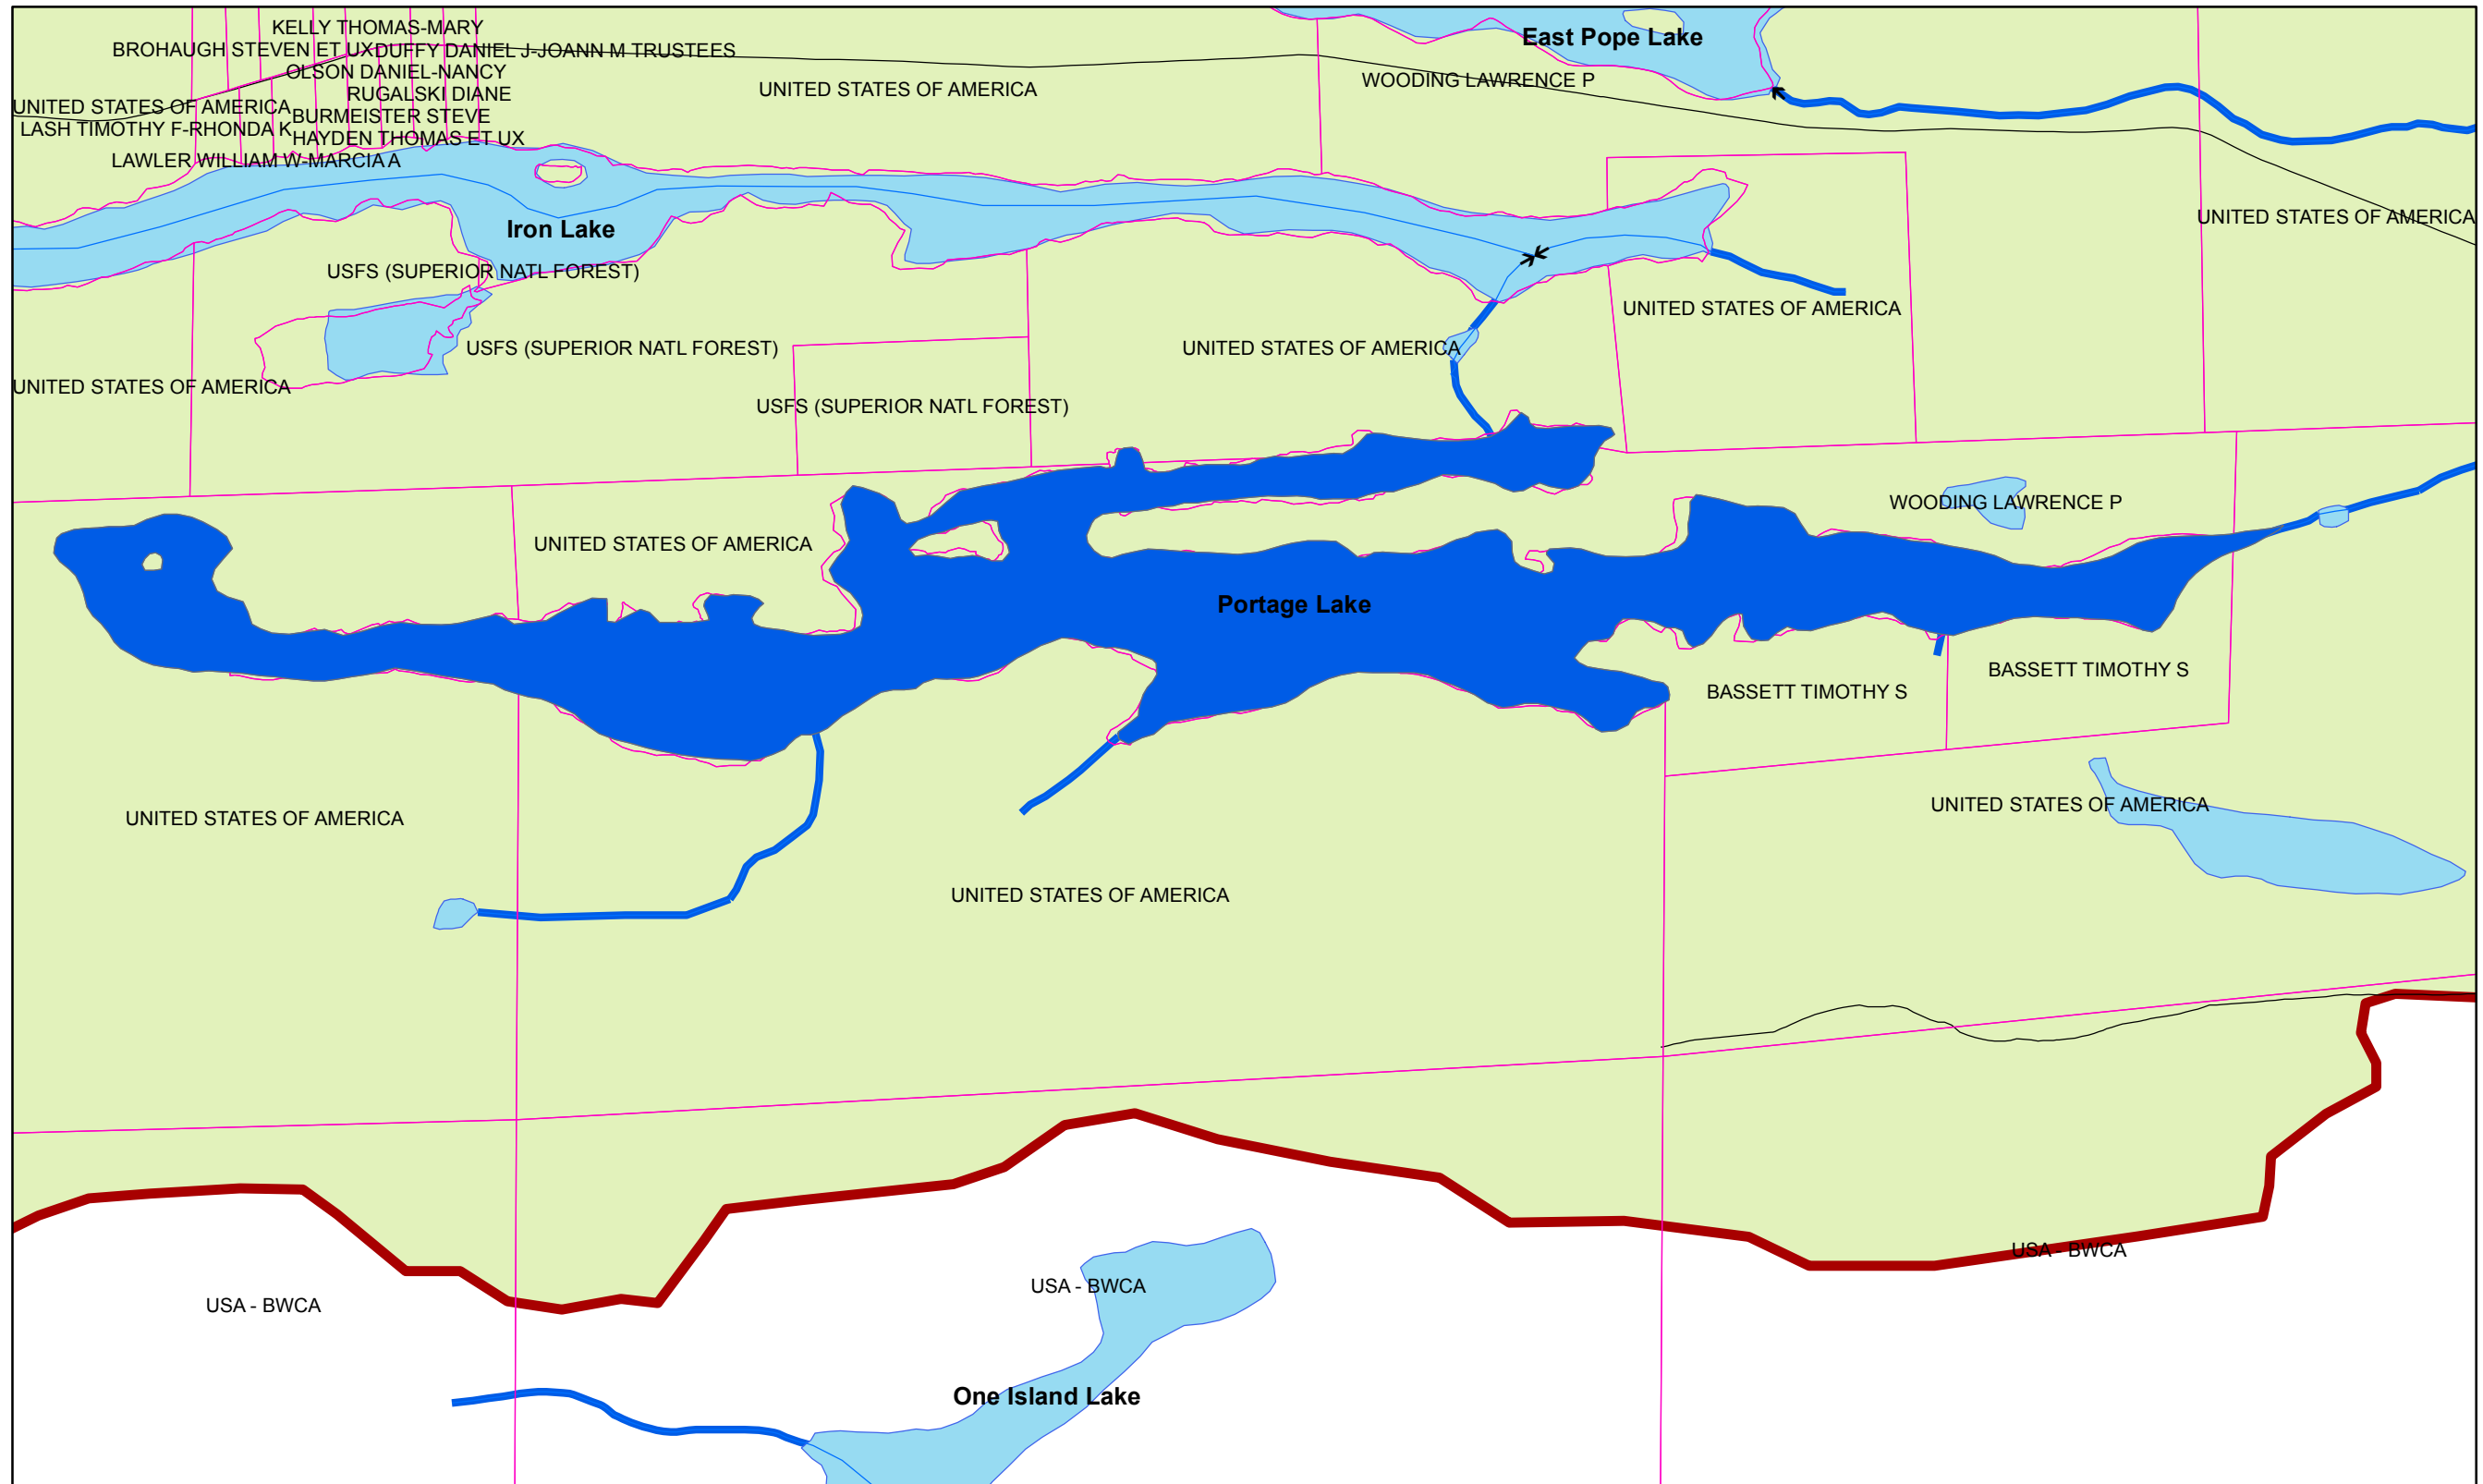

# Portage Lake Lakeshed property

## Legend

- Portage Lake
- TaxParcels
- DNR Level 09 - AutoCatchment Streams
- RoadsCartographic
- Lakes
- Lake Shed Flow