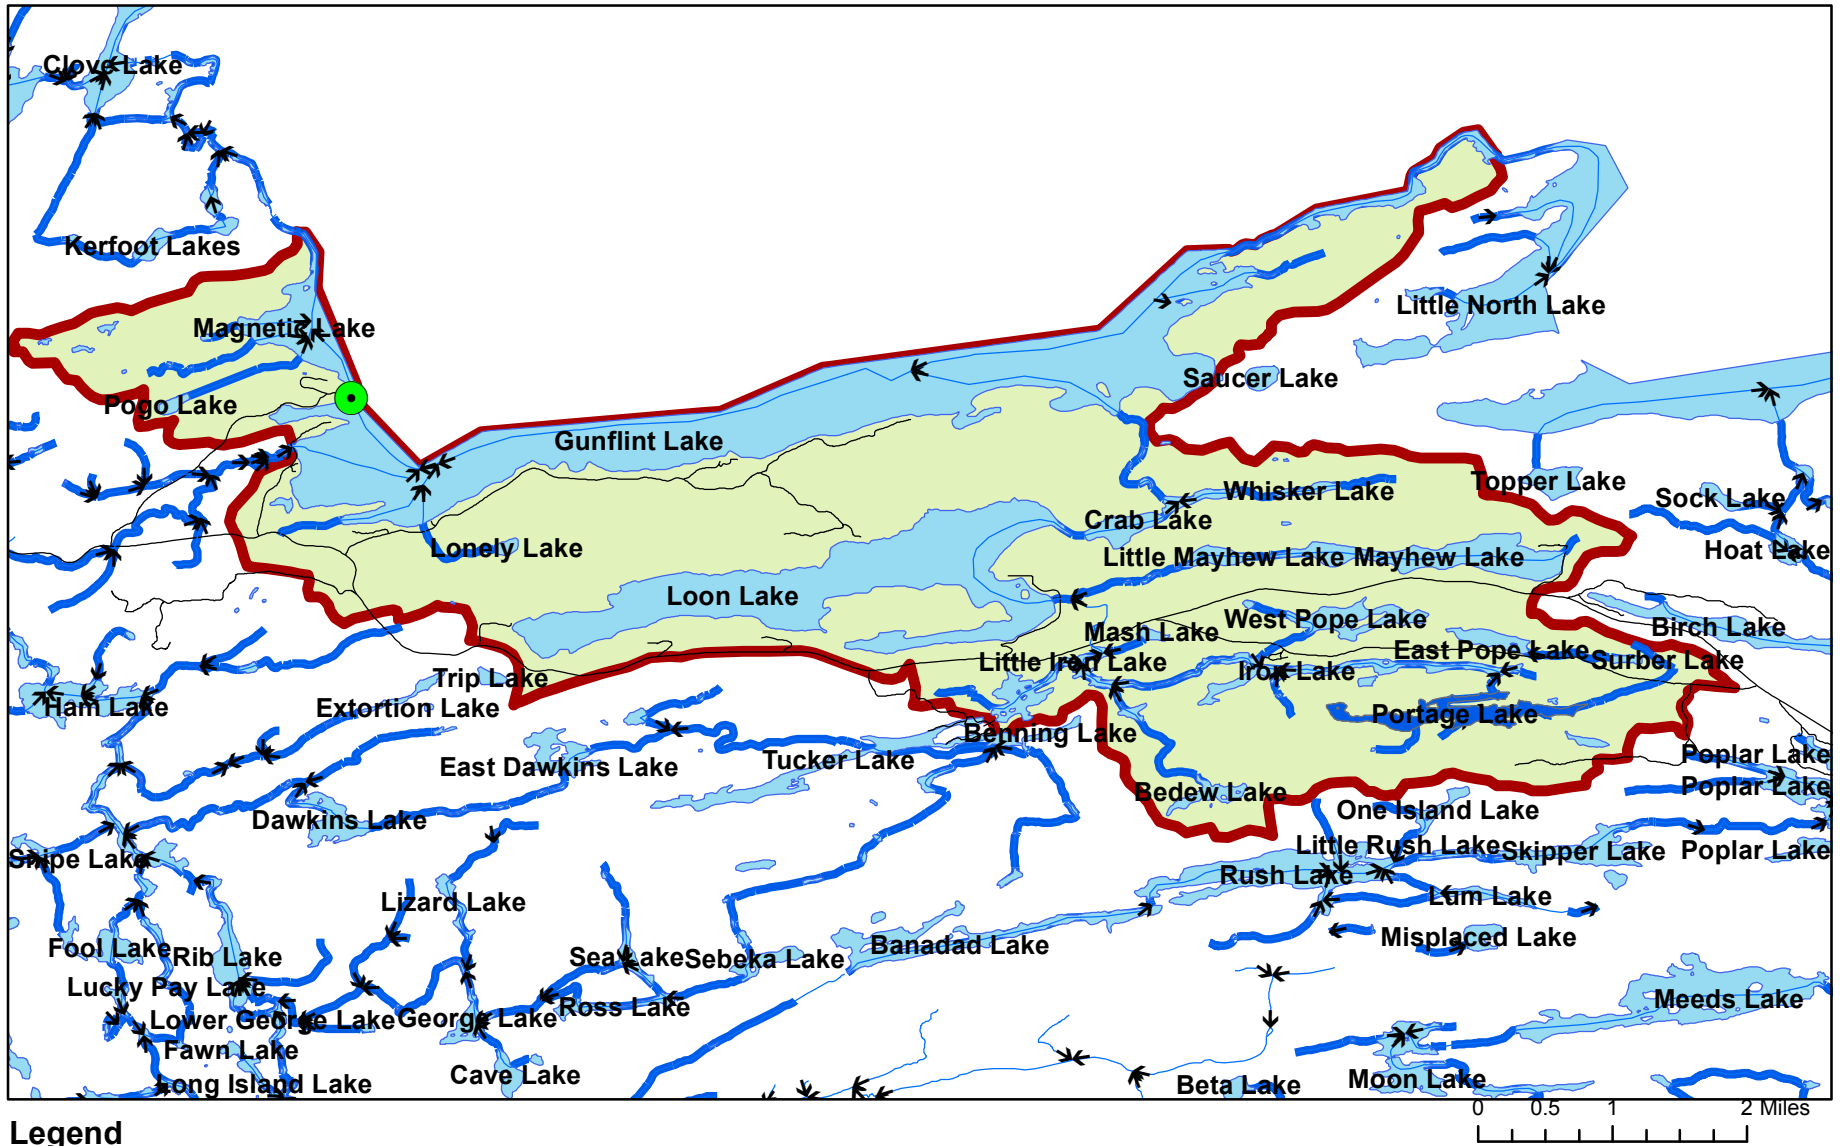

Portage Lake Lakeshed Map- HUC 12

Legend

- Portage Lake
- DNR Level 09 - AutoCatchment Streams
- RoadsCartographic
- Lakes
- Lake Shed Flow